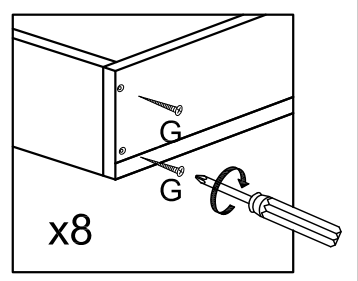

ASSEMBLY INSTRUCTIONS

Item : 98315 / 98317 Denver Kitchen Cart

Not Provided

2 Persons

| | | | | | | | |
|---|----------------|---|-----------------|---|----------|---|---------------|
| A | M6 x 40mm = 2 | F | 10.5Ø = 10 | K | 9mm = 4 | P | M6 x 50mm = 2 |
| B | M6 x 60mm = 10 | G | M3.5 x 32mm = 8 | L | 24mm = 4 | Q | 50mm = 2 |
| C | M6 x 13mm = 12 | H | = 1 | M | = 2 | R | 50mm = 2 |
| D | 1/4" = 2 | I | M3 x 16mm = 2 | N | 20mm = 4 | | |
| E | Ball Shape = 1 | J | = 2 | O | = 8 | | |

1

2

3

4

5

6

7

8