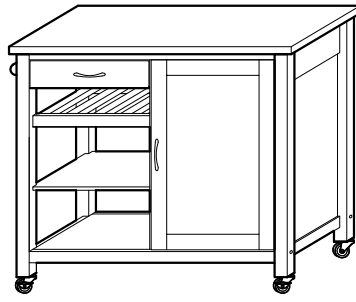

ASSEMBLY INSTRUCTIONS

Item : 98315 / 98317 Denver Kitchen Cart

Not Provided

2 Persons

| | | | | | | | |
|---|----------------|---|-----------------|---|----------|---|---------------|
| A | M6 x 40mm = 2 | F | 10.5Ø = 10 | K | 9mm = 4 | P | M6 x 50mm = 2 |
| B | M6 x 60mm = 10 | G | M3.5 x 32mm = 8 | L | 24mm = 4 | Q | 50mm = 2 |
| C | M6 x 13mm = 12 | H | = 1 | M | = 2 | R | 50mm = 2 |
| D | 1/4" = 2 | I | M3 x 16mm = 2 | N | 20mm = 4 | | |
| E | Ball Shape = 1 | J | = 2 | O | = 8 | | |