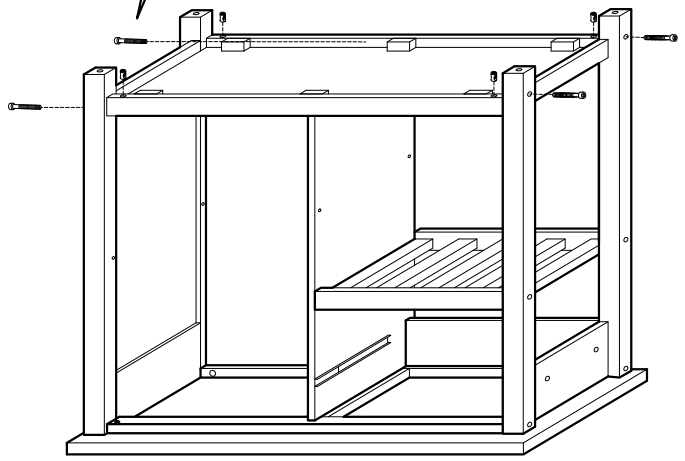

ASSEMBLY INSTRUCTIONS

Item : 98315 / 98317 Denver Kitchen Cart

Not Provided

2 Persons

| | | | | | | | |
|---|----------------|---|-----------------|---|----------|---|---------------|
| A | M6 x 40mm = 2 | F | 10.5Ø = 10 | K | 9mm = 4 | P | M6 x 50mm = 2 |
| B | M6 x 60mm = 10 | G | M3.5 x 32mm = 8 | L | 24mm = 4 | Q | 50mm = 2 |
| C | M6 x 13mm = 12 | H | = 1 | M | = 2 | R | 50mm = 2 |
| D | 1/4" = 2 | I | M3 x 16mm = 2 | N | 20mm = 4 | | |
| E | Ball Shape = 1 | J | = 2 | O | = 8 | | |

1

2

3

4

5

6

7

8