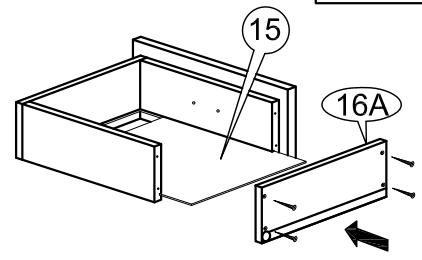

ASSEMBLY INSTRUCTIONS

Item : 98315 / 98317 Denver Kitchen Cart

Not Provided

2 Persons

| | | | | | | | |
|---|----------------|---|-----------------|---|----------|---|---------------|
| A | M6 x 40mm = 2 | F | 10.5Ø = 10 | K | 9mm = 4 | P | M6 x 50mm = 2 |
| B | M6 x 60mm = 10 | G | M3.5 x 32mm = 8 | L | 24mm = 4 | Q | 50mm = 2 |
| C | M6 x 13mm = 12 | H | = 1 | M | = 2 | R | 50mm = 2 |
| D | 1/4" = 2 | I | M3 x 16mm = 2 | N | 20mm = 4 | | |
| E | Ball Shape = 1 | J | = 2 | O | = 8 | | |

1

2

3

4

5

6

7

8