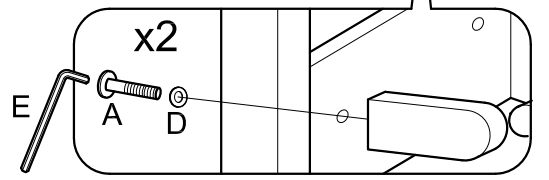

ASSEMBLY INSTRUCTIONS

Item : 98315 / 98317 Denver Kitchen Cart

Not Provided

2 Persons

| | | | | | | | |
|---|----------------|---|-----------------|---|----------|---|---------------|
| A | M6 x 40mm = 2 | F | 10.5Ø = 10 | K | 9mm = 4 | P | M6 x 50mm = 2 |
| B | M6 x 60mm = 10 | G | M3.5 x 32mm = 8 | L | 24mm = 4 | Q | 50mm = 2 |
| C | M6 x 13mm = 12 | H | = 1 | M | = 2 | R | 50mm = 2 |
| D | 1/4" = 2 | I | M3 x 16mm = 2 | N | 20mm = 4 | | |
| E | Ball Shape = 1 | J | = 2 | O | = 8 | | |

1

2

3

4

5

6

7

8