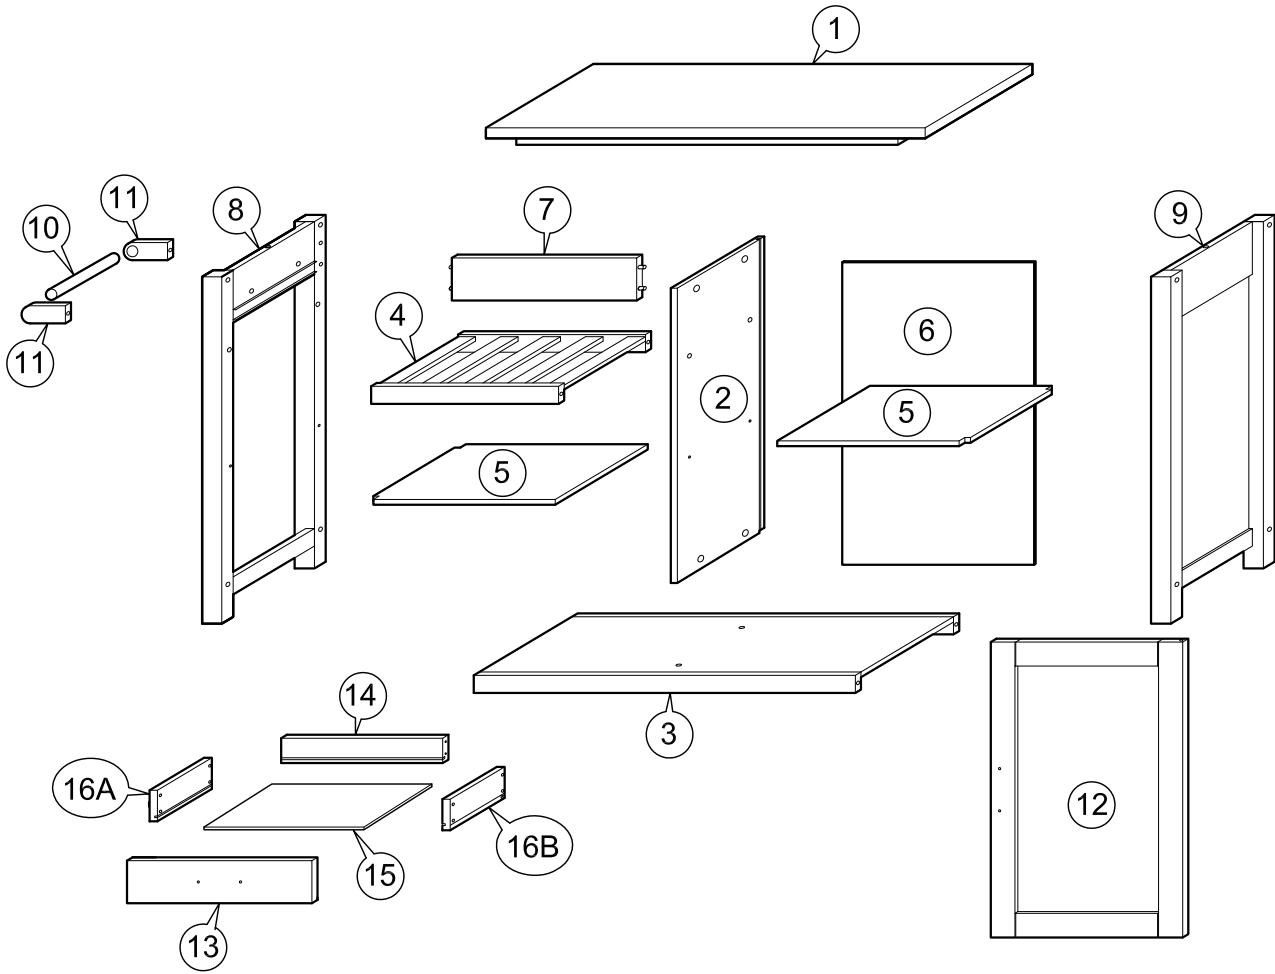

ASSEMBLY INSTRUCTIONS

Item : 98315 / 98317 Denver Kitchen Cart

Not Provided

2 Persons

| | | | | | | | |
|---|----------------|---|-----------------|---|----------|---|---------------|
| A | M6 x 40mm = 2 | F | 10.5Ø = 10 | K | 9mm = 4 | P | M6 x 50mm = 2 |
| B | M6 x 60mm = 10 | G | M3.5 x 32mm = 8 | L | 24mm = 4 | Q | 50mm = 2 |
| C | M6 x 13mm = 12 | H | = 1 | M | = 2 | R | 50mm = 2 |
| D | 1/4" = 2 | I | M3 x 16mm = 2 | N | 20mm = 4 | | |
| E | Ball Shape = 1 | J | = 2 | O | = 8 | | |

1

2

3

4

5

6

7

8