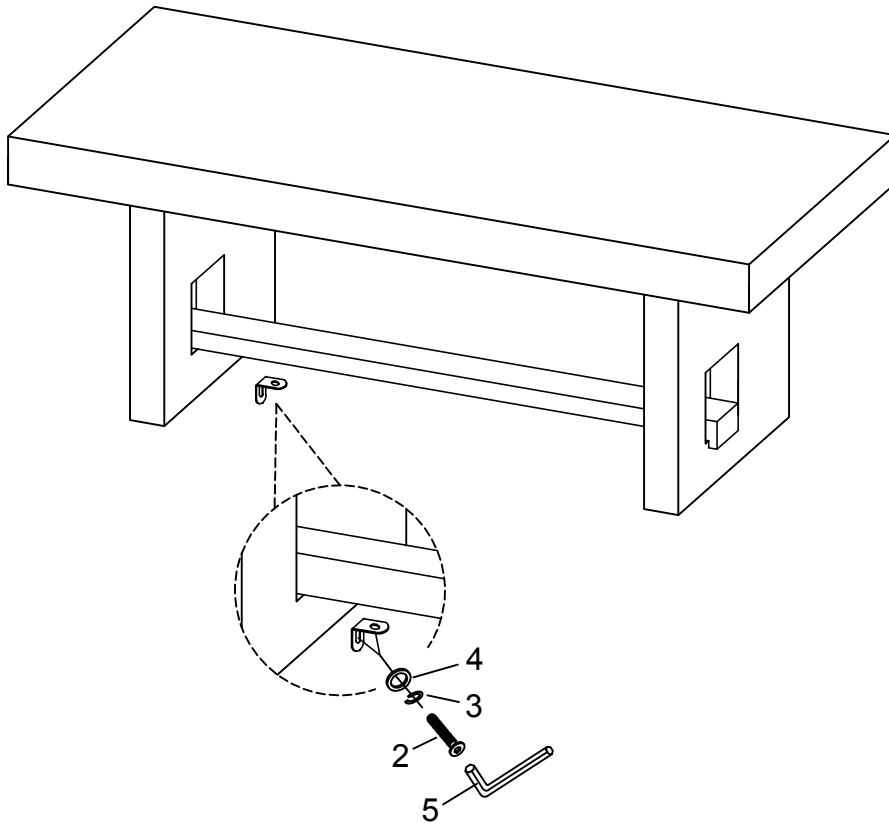

ASSEMBLY INSTRUCTIONS

MODEL : 72213

STEP 2