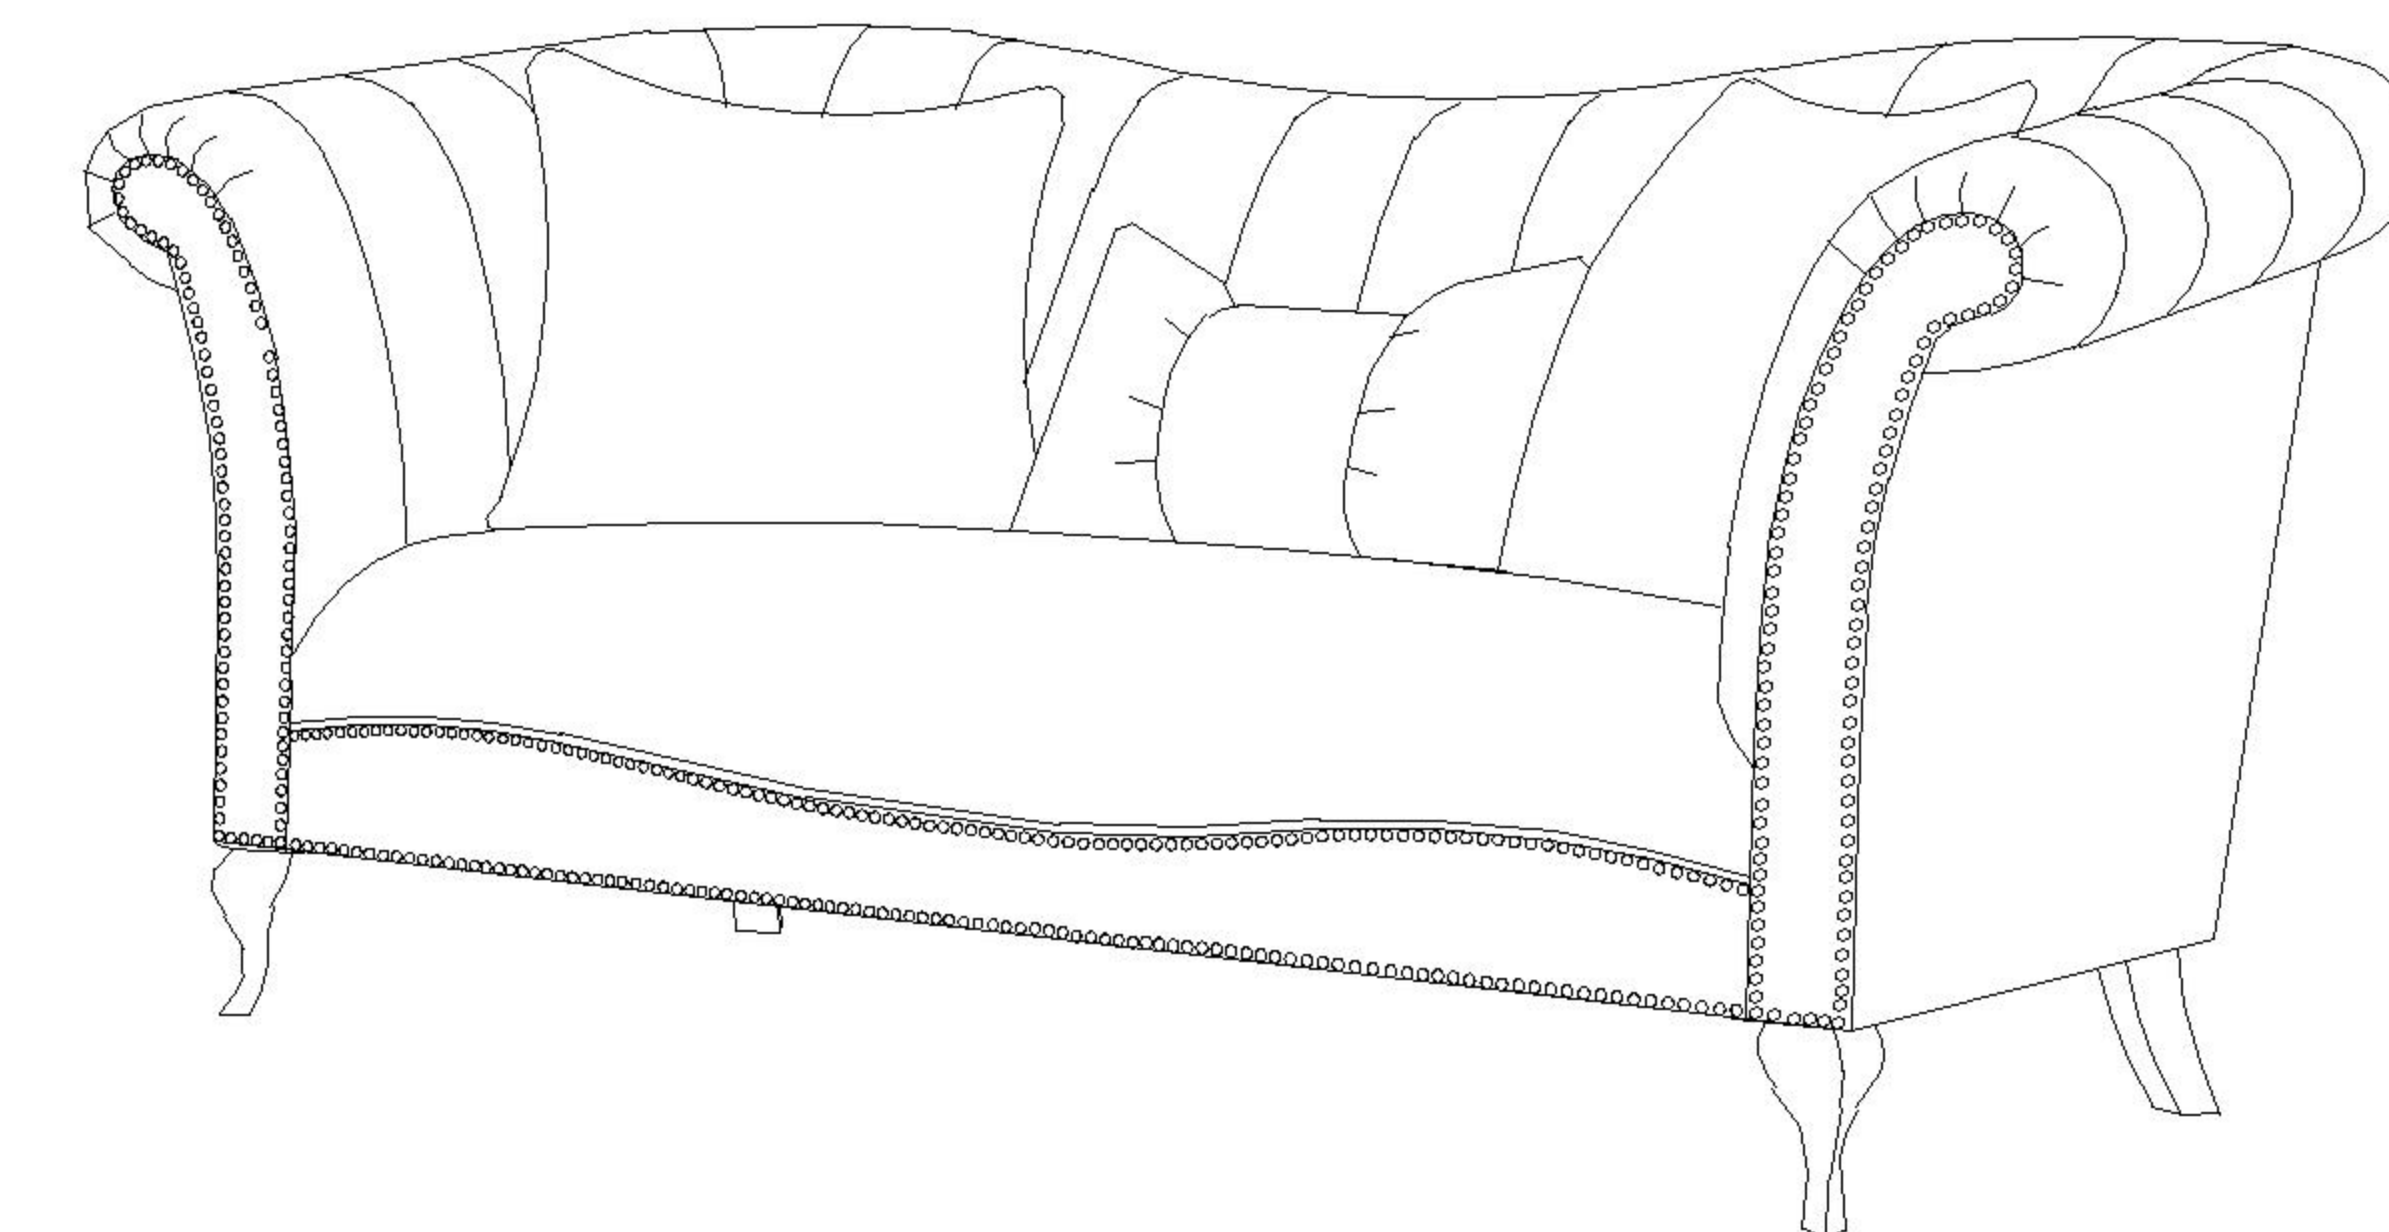

ASSEMBLY INSTRUCTION FOR ACME FURNITURE

MODEL#50346

Thank you for purchasing this quality product. Be sure to check all packing material carefully for small parts which may have come loose inside the carton during shipment. Separate, identify and metal hardware. Compare with parts list to be sure all parts are present. If any part(s) are missing or damaged, please contact your local furniture dealer. For efficient and speedy service, please indicate the model number and code letter of part(s) needed

HARDWARE LIST

NO.	DESCRIPTION	QTY
A	 FRONT LEGS	2PCS
B	 BACK LEGS	2PCS
C	 SELFTAPPING SCREW	14PCS

STEP1

STEP2

Legs and hardware underneath the sofa

STEP3

STEP4

PARTS LIST