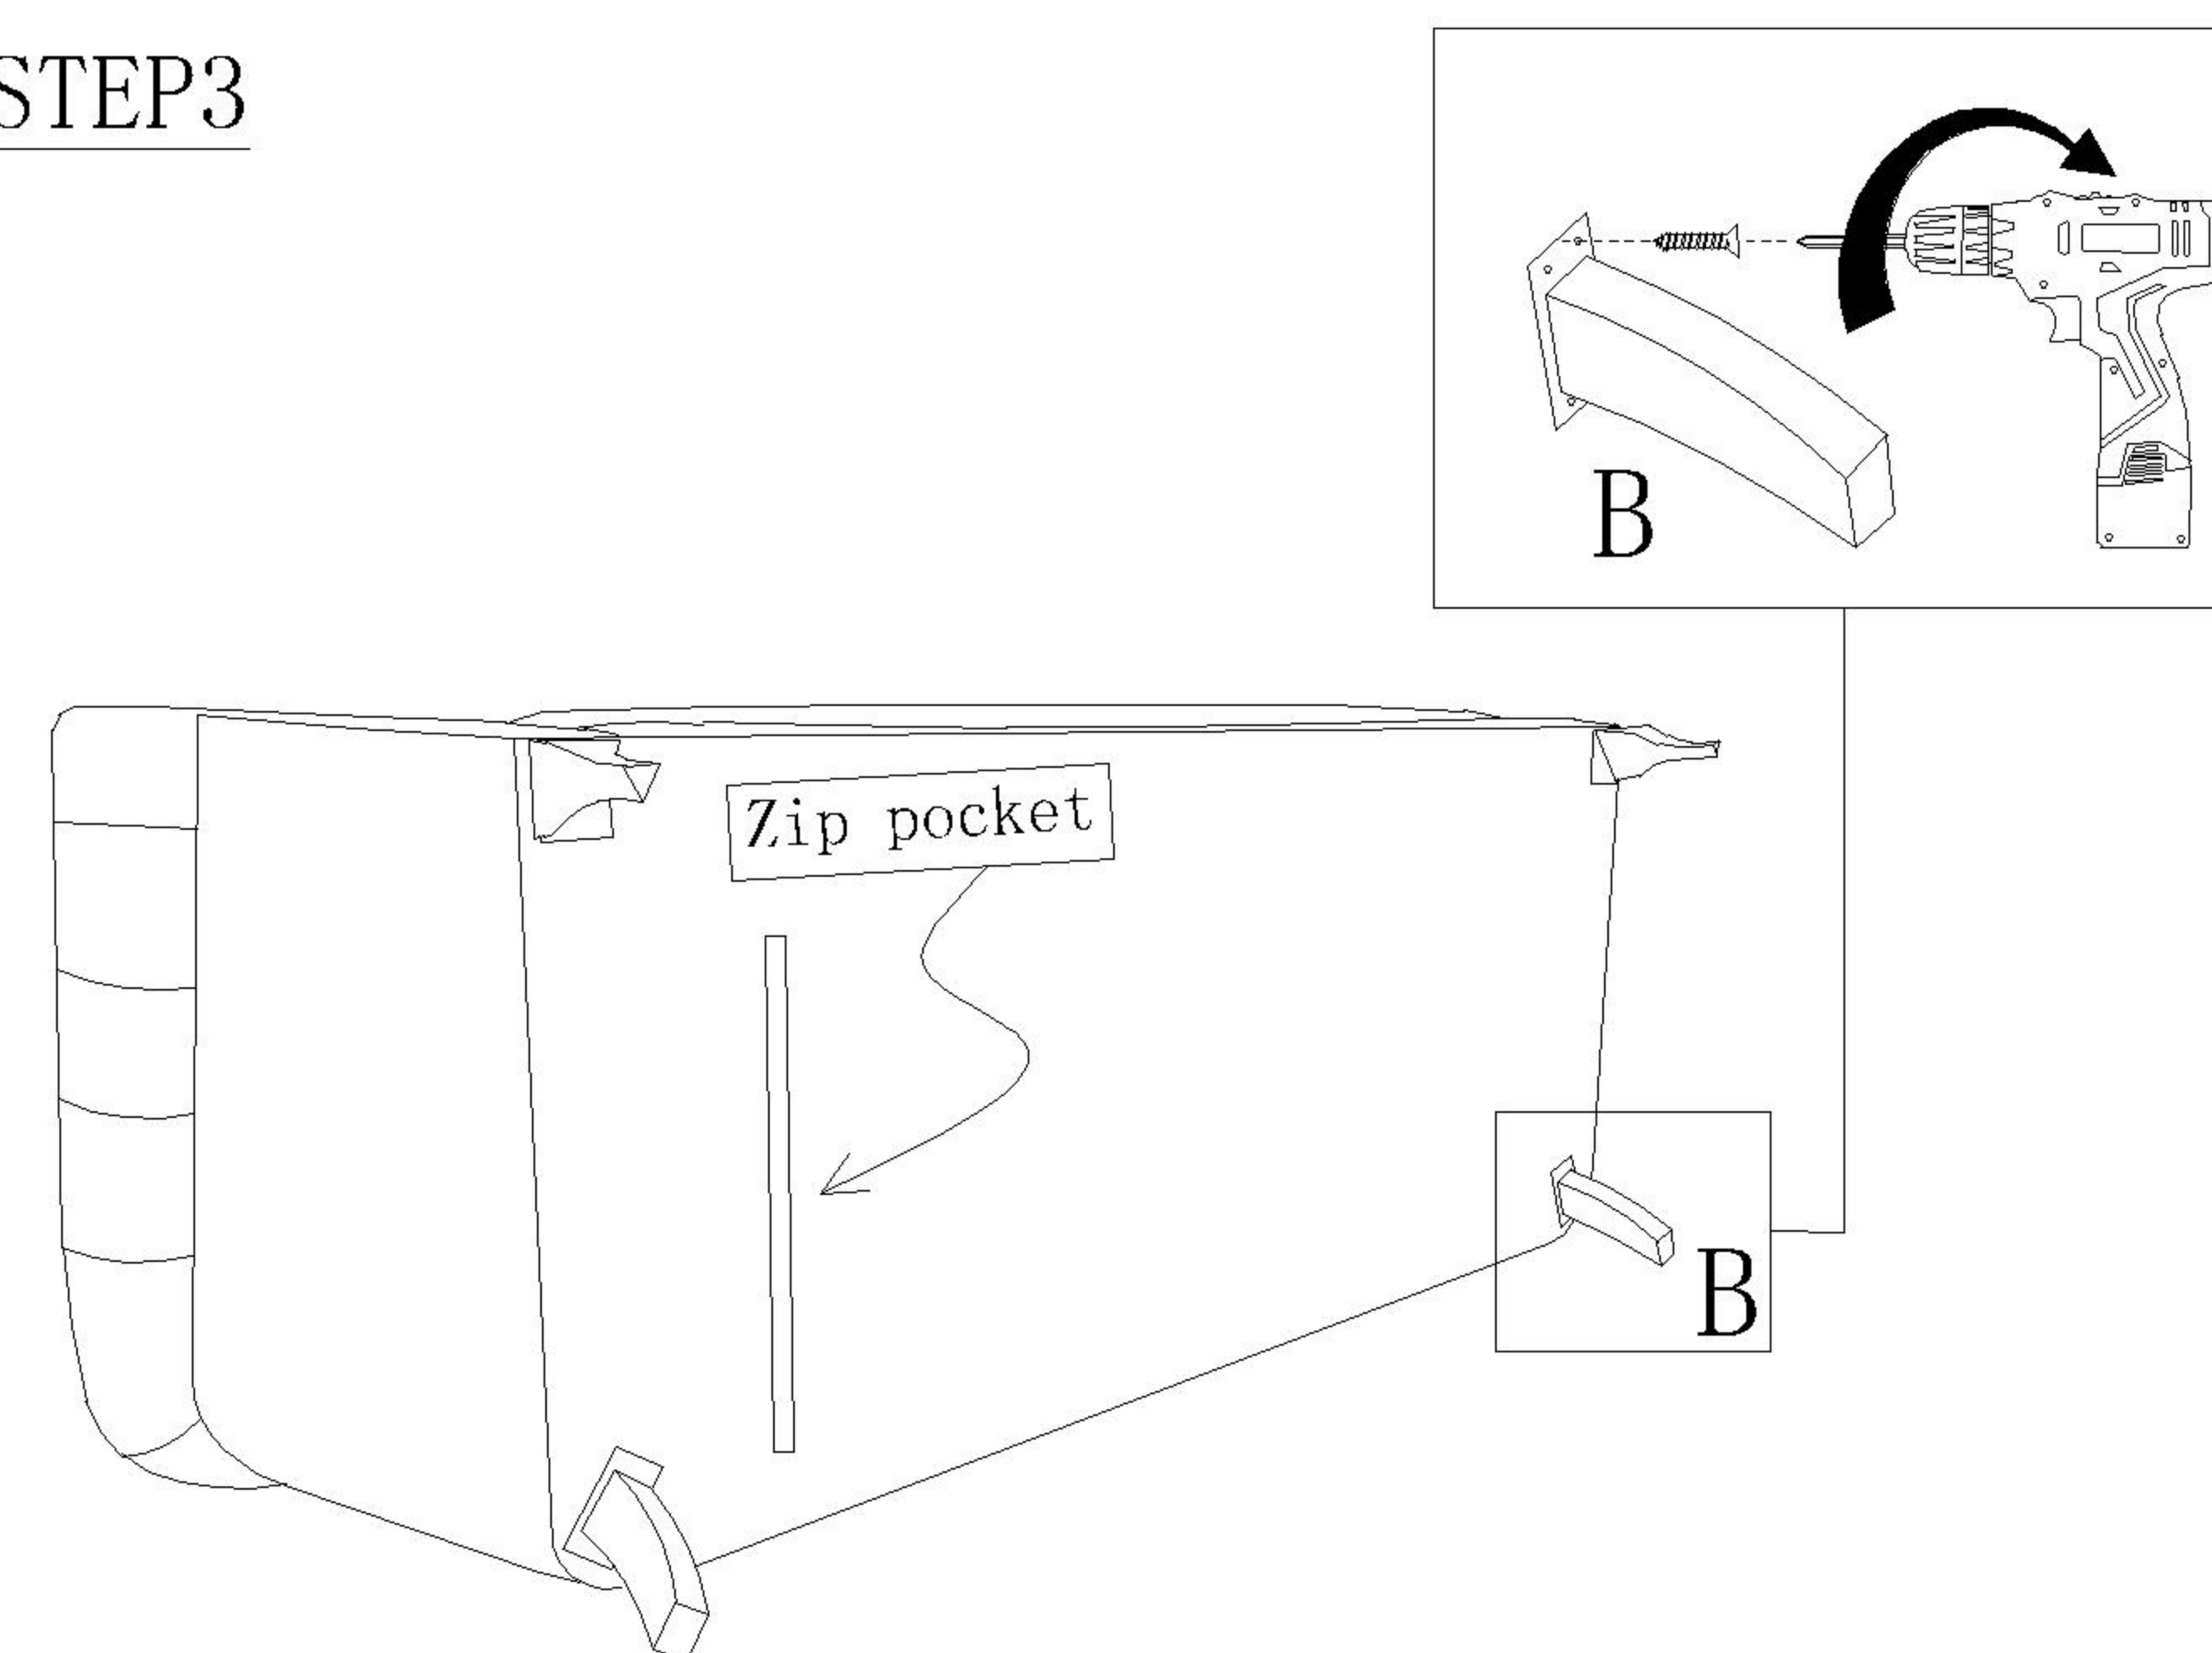

ASSEMBLY INSTRUCTION FOR ACME FURNITURE

MODEL#50346

Thank you for purchasing this quality product. Be sure to check all packing material carefully for small parts which may have come loose inside the carton during shipment. Separate, identify and metal hardware. Compare with parts list to be sure all parts are present. If any part(s) are missing or damaged, please contact your local furniture dealer. For efficient and speedy service, please indicate the model number and code letter of part(s) needed

HARDWARE LIST

NO.	DESCRIPTION	QTY
A	 FRONT LEGS	2PCS
B	 BACK LEGS	2PCS
C	 SELFTAPPING SCREW	14PCS

STEP1

STEP2

Legs and hardware underneath the sofa

STEP3

STEP4

PARTS LIST