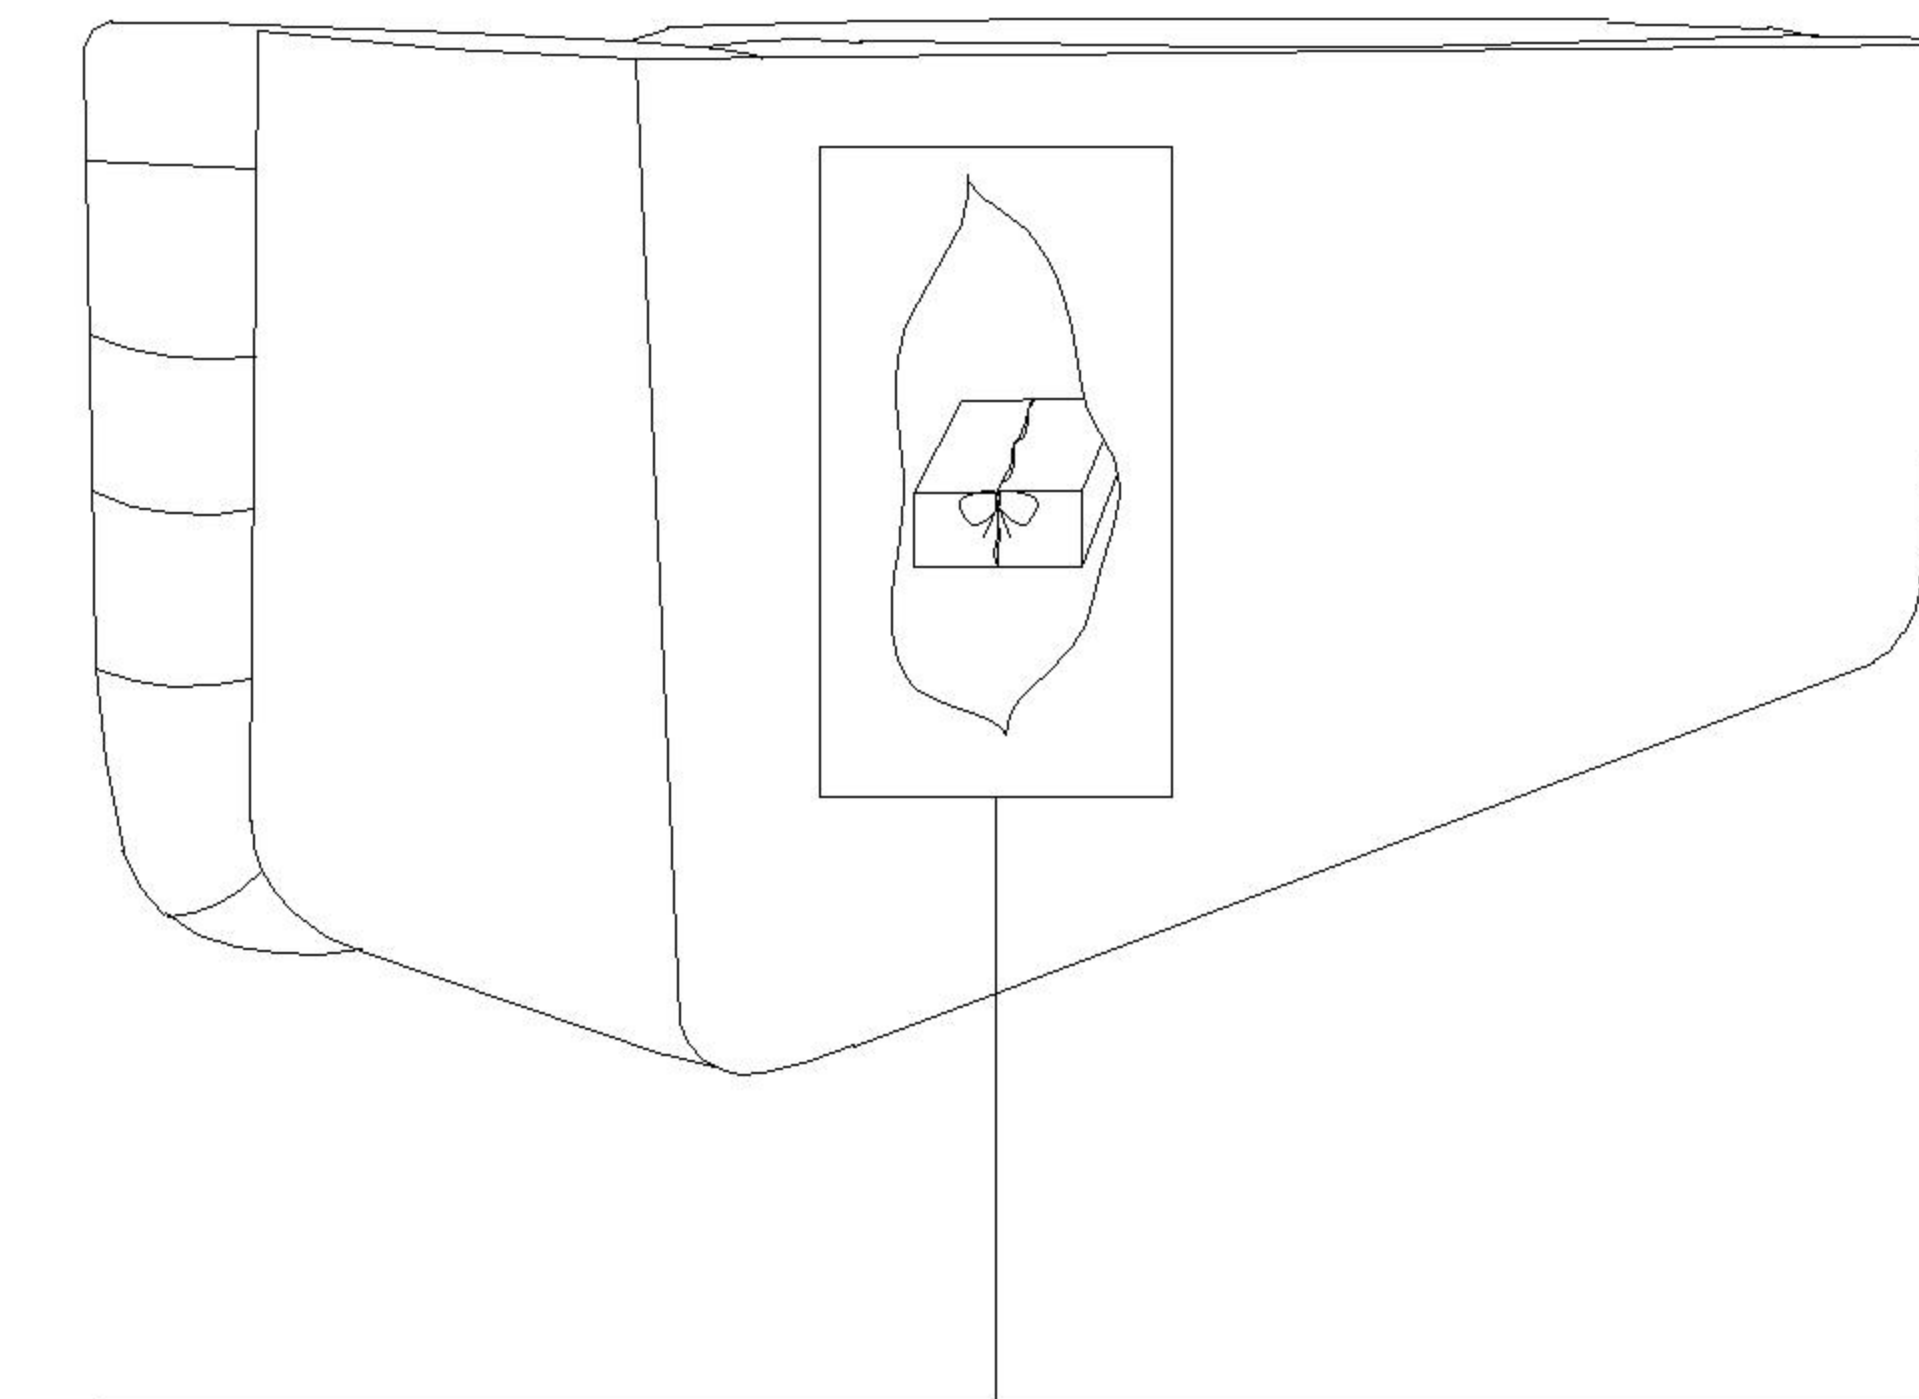

ASSEMBLY INSTRUCTION FOR ACME FURNITURE

MODEL#50346

Thank you for purchasing this quality product. Be sure to check all packing material carefully for small parts which may have come loose inside the carton during shipment. Separate, identify and metal hardware. Compare with parts list to be sure all parts are present. If any part(s) are missing or damaged, please contact your local furniture dealer. For efficient and speedy service, please indicate the model number and code letter of part(s) needed

HARDWARE LIST

NO.	DESCRIPTION	QTY
A	 FRONT LEGS	2PCS
B	 BACK LEGS	2PCS
C	 SELFTAPPING SCREW	14PCS

STEP1

STEP2

Legs and hardware underneath the sofa

STEP3

STEP4

PARTS LIST