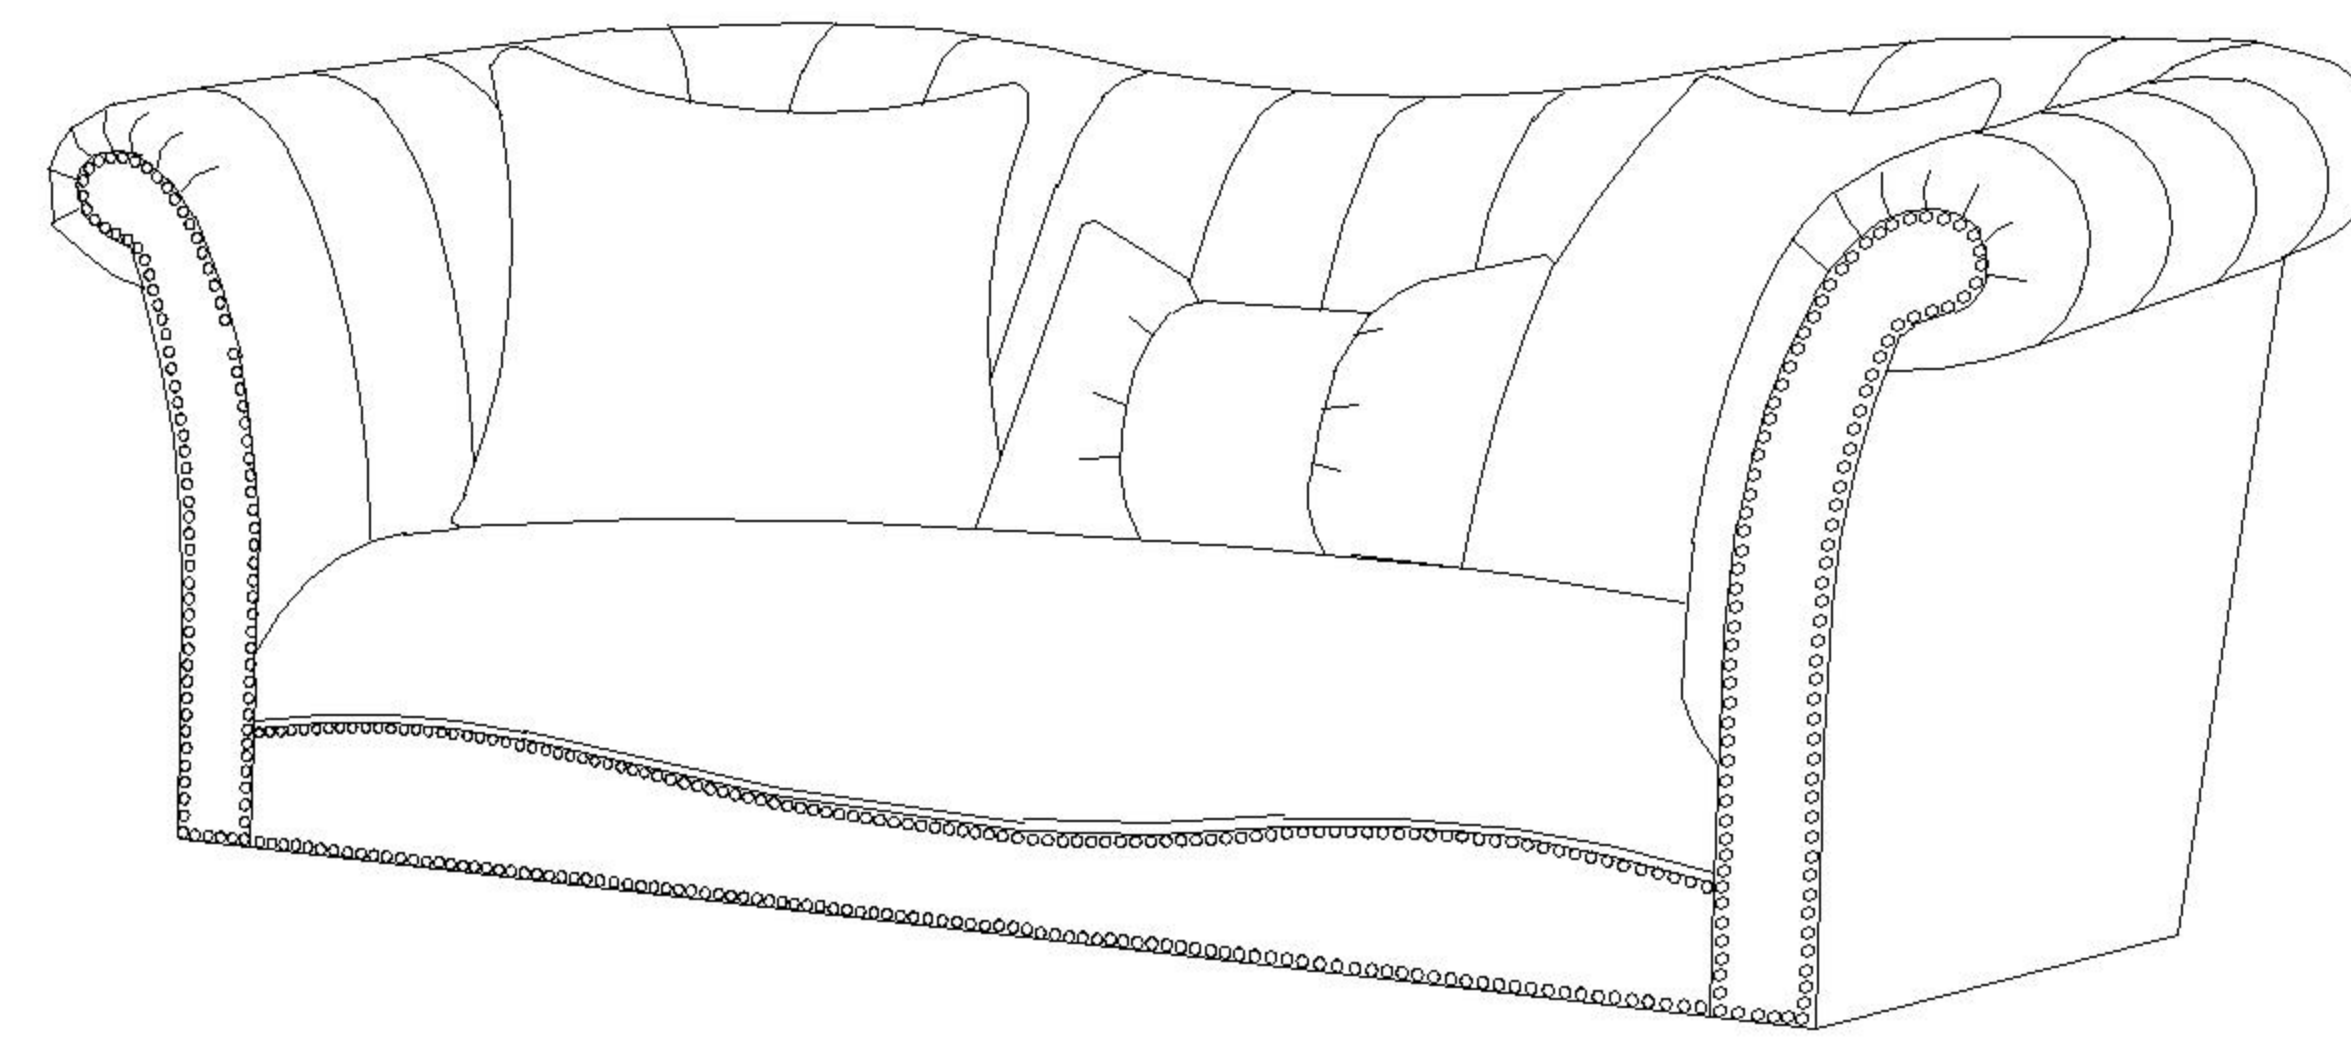

ASSEMBLY INSTRUCTION FOR ACME FURNITURE

MODEL#50346

Thank you for purchasing this quality product. Be sure to check all packing material carefully for small parts which may have come loose inside the carton during shipment. Separate, identify and metal hardware. Compare with parts list to be sure all parts are present. If any part(s) are missing or damaged, please contact your local furniture dealer. For efficient and speedy service, please indicate the model number and code letter of part(s) needed

HARDWARE LIST

NO.	DESCRIPTION	QTY
A	 FRONT LEGS	2PCS
B	 BACK LEGS	2PCS
C	 SELFTAPPING SCREW	14PCS

STEP1

STEP2

Legs and hardware underneath the sofa

STEP3

STEP4

PARTS LIST

DESCRIPTION	PART NAME	QTY (PCS)
1	PILLOWS	3