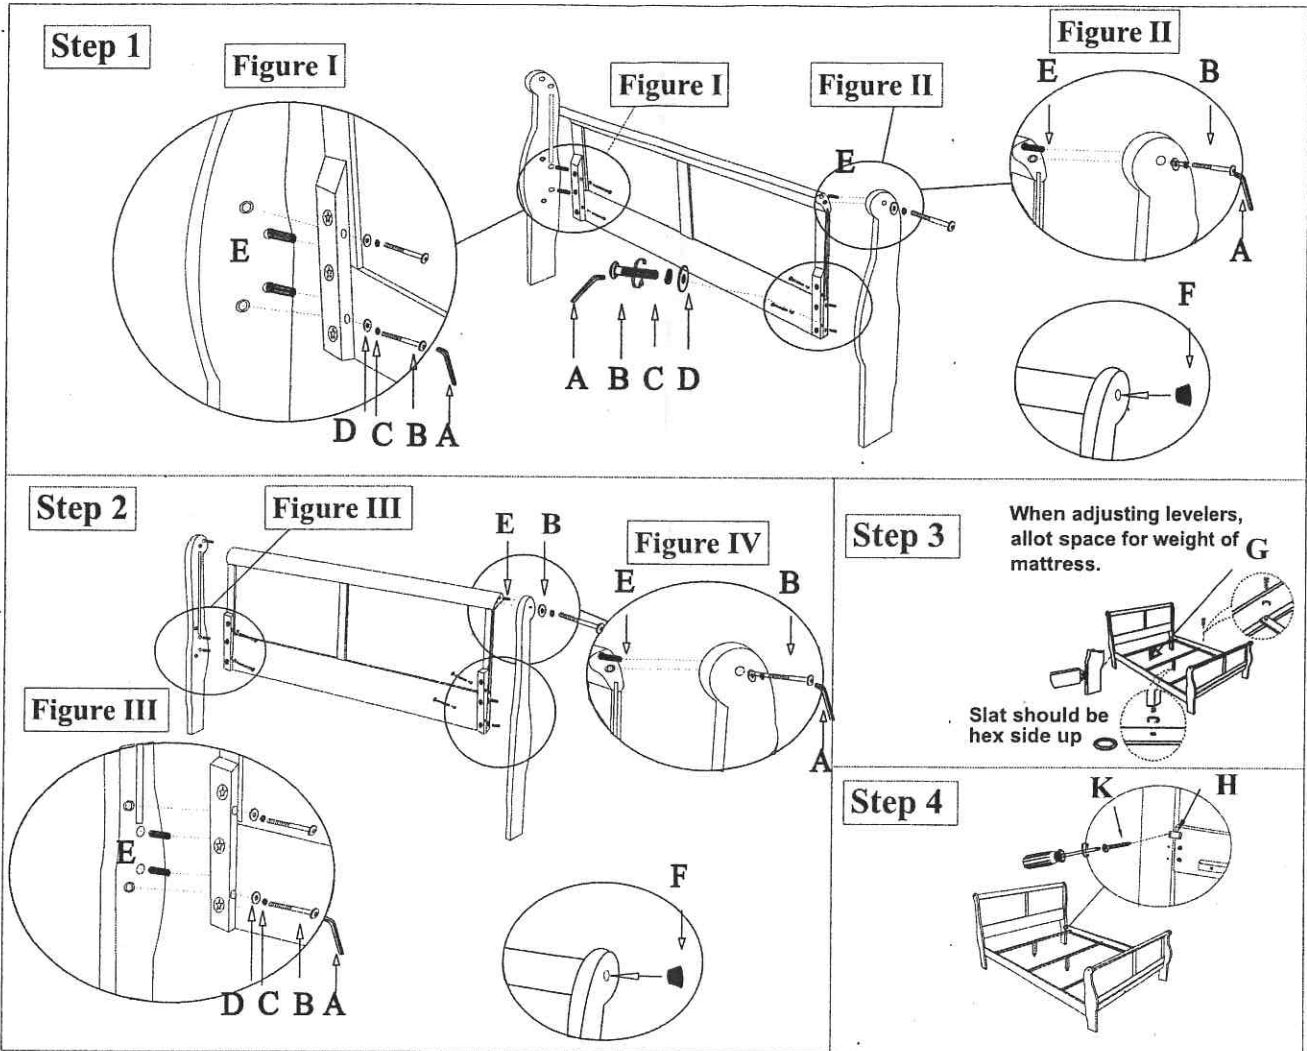

# ASSEMBLY INSTRUCTION

**BLACK:** 23740T-HF/ 23741T-R  
**CHERRY:** 23760T-HF/ 23761T-R  
**REAL WHITE:** 23845T-HF/ 23846T-R  
**ANTIQUE GRAY:** 23875T-HF/ 23876T-R

Thank you for purchasing this quality product. Be sure to check all packing material carefully for small parts that may have come loose inside the carton during shipment.

Step	No.	Hardware	Qty
1 & 2	A	Allen wrench 4mm	1
	B	Bolt 1/4 x32mm	12
	C	Spring Washer 1/4"	12
	D	Washer 1/4"x14x2	12
	E	Wood Dowel 10.7x30	12
	F	Wood Plug 16.3x6	4
3	G	Wood Screw 4x30	6
4	H	Iron 60x40	4
	K	Wood Screw 3.5x15	16